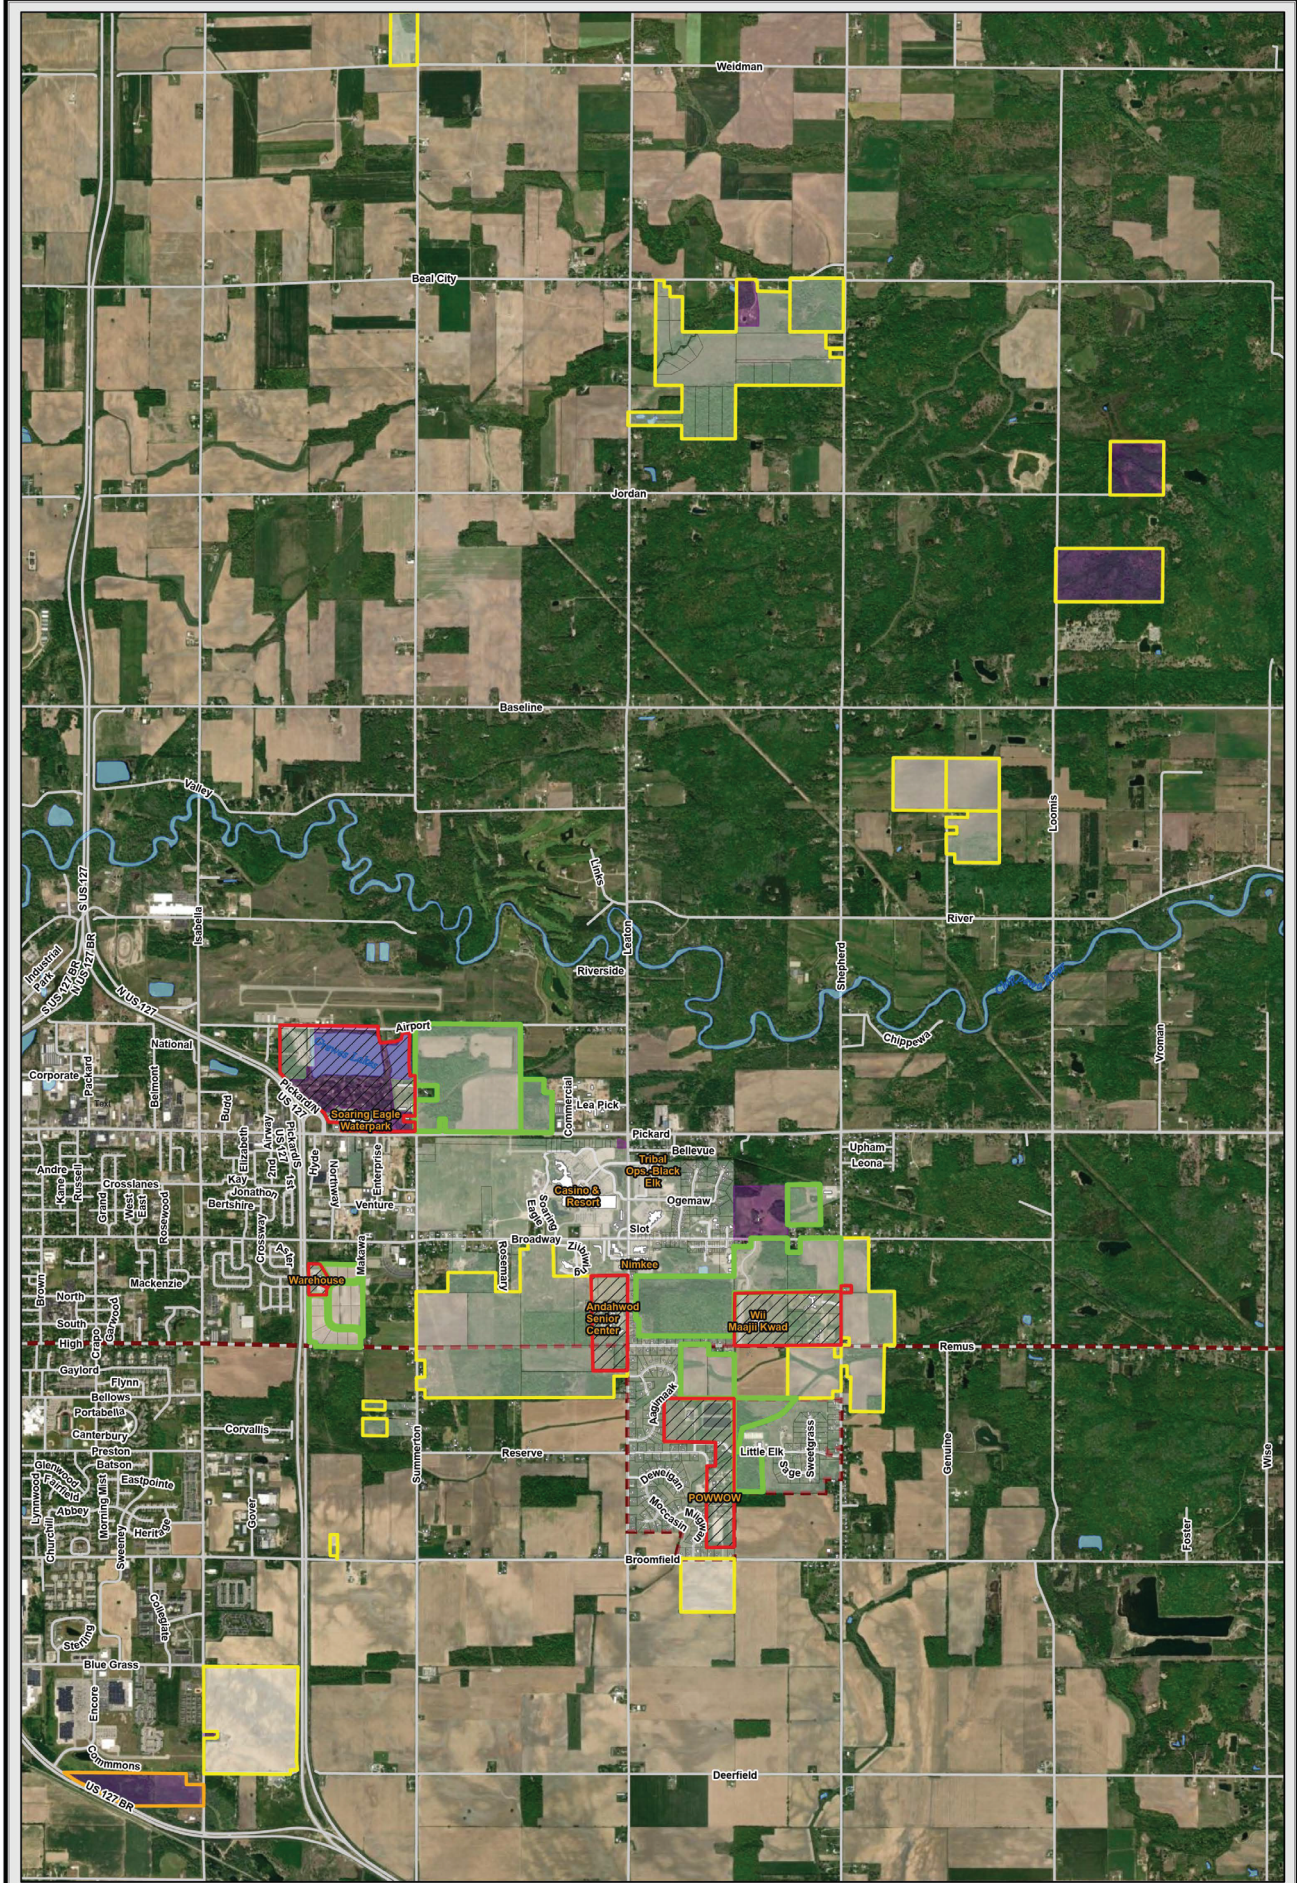

# EXHIBIT A – Isabella County Open Lands Special

Legend	
	Bow
	Open
	Open MI Permit
	No Hunting
	Land In Trust
	Non Trust
	Reservation

## Special Elder and Mentored Youth Deer Hunt 2023 (Sept. 1st-Sept. 3rd)

The Saginaw Chippewa Indian Tribe makes no warranty expressed or implied, regarding the accuracy, completeness or usefulness of the information presented. Users of this information assume all liability of its fitness for a particular use.